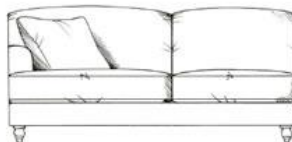

Claude Corner Group

Fibre seat with foam core. Fixed back. Feather scatters. Steel serpentine springs. Solid wood feet stained dark oak; optional finish light oak or ebony. Optional tapered leg.

ALL UNITS - HEIGHT 83CM, DEPTH 107CM

1 arm 94cm unit

1 arm 170cm unit

Single corner unit width 107cm

1 arm 104cm unit

1 arm 190cm unit

Lounger unit
W: 95cm, H: 83cm, D: 175cm

1 arm 113cm unit

1 arm 210cm unit

Armless 155cm unit

1 arm 133cm unit

1 arm 230cm unit

Armless 175cm unit

1 arm 160cm unit

Medium footstool
W: 90cm, H: 35cm, D: 60cm

Armless 193cm unit

Large footstool
W: 122cm, H: 35cm, D: 75cm

Maxi footstool
W: 125cm, H: 35cm, D: 105cm