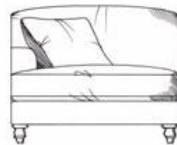

Claude Corner Group

Fibre seat with foam core. Fixed back. Feather scatters. Steel serpentine springs. Solid wood feet stained dark oak; optional finish light oak or ebony. Optional tapered leg.

ALL UNITS - HEIGHT 83CM, DEPTH 107CM

1 arm 94cm unit

1 arm 170cm unit

Single corner unit width 107cm

1 arm 104cm unit

1 arm 190cm unit

Lounger unit
W: 95cm, H: 83cm, D: 175cm

1 arm 113cm unit

1 arm 210cm unit

Armless 155cm unit

1 arm 133cm unit

1 arm 230cm unit

Armless 175cm unit

1 arm 160cm unit

Medium footstool
W: 90cm, H: 35cm, D: 60cm

Armless 193cm unit

Large footstool
W: 122cm, H: 35cm, D: 75cm