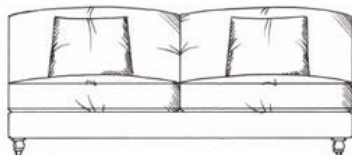

Claude Corner Group

Fibre seat with foam core. Fixed back. Feather scatters. Steel serpentine springs. Solid wood feet stained dark oak; optional finish light oak or ebony. Optional tapered leg.

ALL UNITS - HEIGHT 83CM, DEPTH 107CM

1 arm 94cm unit

1 arm 170cm unit

Single corner unit width 107cm

1 arm 104cm unit

1 arm 190cm unit

Lounger unit
W: 95cm, H: 83cm, D: 175cm

1 arm 113cm unit

1 arm 210cm unit

Armless 155cm unit

1 arm 133cm unit

1 arm 230cm unit

Armless 175cm unit

1 arm 160cm unit

Medium footstool
W: 90cm, H: 35cm, D: 60cm

Armless 193cm unit

Large footstool
W: 122cm, H: 35cm, D: 75cm