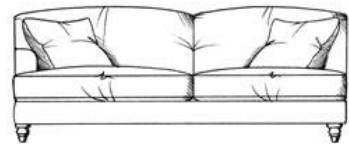

Claude Corner Group

Fibre seat with foam core. Fixed back. Feather scatters. Steel serpentine springs. Solid wood feet stained dark oak; optional finish light oak or ebony. Optional tapered leg.

ALL UNITS - HEIGHT 83CM, DEPTH 107CM

1 arm 94cm unit

1 arm 170cm unit

Single corner unit width 107cm

1 arm 104cm unit

1 arm 190cm unit

Lounger unit
W: 95cm, H: 83cm, D: 175cm

1 arm 113cm unit

1 arm 210cm unit

Armless 155cm unit

1 arm 133cm unit

1 arm 230cm unit

Armless 175cm unit

1 arm 160cm unit

Medium footstool
W: 90cm, H: 35cm, D: 60cm

Armless 193cm unit

Large footstool
W: 122cm, H: 35cm, D: 75cm