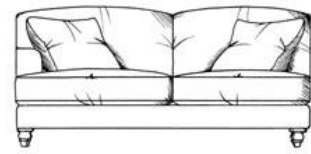

Claude Corner Group

Fibre seat with foam core. Fixed back. Feather scatters. Steel serpentine springs. Solid wood feet stained dark oak; optional finish light oak or ebony. Optional tapered leg.

ALL UNITS - HEIGHT 83CM, DEPTH 107CM

1 arm 94cm unit

1 arm 170cm unit

Single corner unit width 107cm

1 arm 104cm unit

1 arm 190cm unit

Lounger unit
W: 95cm, H: 83cm, D: 175cm

1 arm 113cm unit

1 arm 210cm unit

Armless 155cm unit

1 arm 133cm unit

1 arm 230cm unit

Armless 175cm unit

1 arm 160cm unit

Medium footstool
W: 90cm, H: 35cm, D: 60cm

Armless 193cm unit

Large footstool
W: 122cm, H: 35cm, D: 75cm