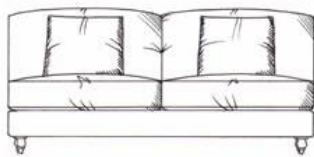

Claude Corner Group

Fibre seat with foam core. Fixed back. Feather scatters. Steel serpentine springs. Solid wood feet stained dark oak; optional finish light oak or ebony. Optional tapered leg.

ALL UNITS - HEIGHT 83CM, DEPTH 107CM

1 arm 94cm unit

1 arm 170cm unit

Single corner unit width 107cm

1 arm 104cm unit

1 arm 190cm unit

Lounger unit
W: 95cm, H: 83cm, D: 175cm

1 arm 113cm unit

1 arm 210cm unit

Armless 155cm unit

1 arm 133cm unit

1 arm 230cm unit

Armless 175cm unit

1 arm 160cm unit

Medium footstool
W: 90cm, H: 35cm, D: 60cm

Armless 193cm unit

Large footstool
W: 122cm, H: 35cm, D: 75cm