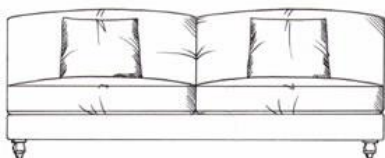

Claude Corner Group

Fibre seat with foam core. Fixed back. Feather scatters. Steel serpentine springs. Solid wood feet stained dark oak; optional finish light oak or ebony. Optional tapered leg.

ALL UNITS - HEIGHT 83CM, DEPTH 107CM

1 arm 94cm unit

1 arm 170cm unit

Single corner unit width 107cm

1 arm 104cm unit

1 arm 190cm unit

Lounger unit
W: 95cm, H: 83cm, D: 175cm

1 arm 113cm unit

1 arm 210cm unit

Armless 155cm unit

1 arm 133cm unit

1 arm 230cm unit

Armless 175cm unit

1 arm 160cm unit

Medium footstool
W: 90cm, H: 35cm, D: 60cm

Armless 193cm unit

Large footstool
W: 122cm, H: 35cm, D: 75cm