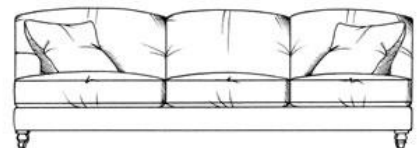

Claude Corner Group

Fibre seat with foam core. Fixed back. Feather scatters. Steel serpentine springs. Solid wood feet stained dark oak; optional finish light oak or ebony. Optional tapered leg.

ALL UNITS - HEIGHT 83CM, DEPTH 107CM

1 arm 94cm unit

1 arm 170cm unit

Single corner unit width 107cm

1 arm 104cm unit

1 arm 190cm unit

Lounger unit
W: 95cm, H: 83cm, D: 175cm

1 arm 113cm unit

1 arm 210cm unit

Armless 155cm unit

1 arm 133cm unit

1 arm 230cm unit

Armless 175cm unit

1 arm 160cm unit

Medium footstool
W: 90cm, H: 35cm, D: 60cm

Armless 193cm unit

Large footstool
W: 122cm, H: 35cm, D: 75cm