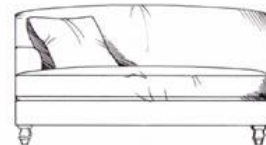

Claude Corner Group

Fibre seat with foam core. Fixed back. Feather scatters. Steel serpentine springs. Solid wood feet stained dark oak; optional finish light oak or ebony. Optional tapered leg.

ALL UNITS - HEIGHT 83CM, DEPTH 107CM

1 arm 94cm unit

1 arm 170cm unit

Single corner unit width 107cm

1 arm 104cm unit

1 arm 190cm unit

Lounger unit
W: 95cm, H: 83cm, D: 175cm

1 arm 113cm unit

1 arm 210cm unit

Armless 155cm unit

1 arm 133cm unit

1 arm 230cm unit

Armless 175cm unit

1 arm 160cm unit

Medium footstool
W: 90cm, H: 35cm, D: 60cm

Armless 193cm unit

Large footstool
W: 122cm, H: 35cm, D: 75cm