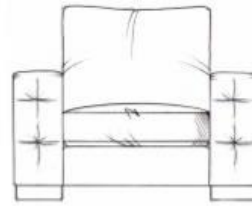

# Ebony

Foam seat with fibre wrap. Fibre back. Steel serpentine springs. Bolt-on arms for ease of delivery on all sofas. Solid wood legs stained dark oak, optional light oak or ebony.

Chair  
width 106cm  
height 68cm  
depth 98cm

Love seat  
width 150cm  
height 68cm  
depth 100cm

Medium footstool  
W: 85cm, H: 36cm, D: 77cm

Large footstool  
W: 110cm, H: 36cm, D: 77cm

End footstool  
W: 100cm, H: 45cm, D: 75cm

Small sofa  
width 180cm  
height 68cm  
depth 100cm

Medium sofa  
width 200cm  
height 68cm  
depth 100cm

Large sofa  
width 225cm  
height 68cm  
depth 100cm

Grand sofa  
width 250cm  
height 68cm  
depth 100cm