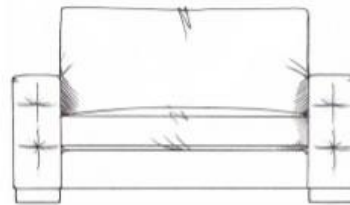

# Ebony

Foam seat with fibre wrap. Fibre back. Steel serpentine springs. Bolt-on arms for ease of delivery on all sofas. Solid wood legs stained dark oak, optional light oak or ebony.

Chair  
width 106cm  
height 68cm  
depth 98cm

Love seat  
width 150cm  
height 68cm  
depth 100cm

Medium footstool  
W: 85cm, H: 36cm, D: 77cm

Large footstool  
W: 110cm, H: 36cm, D: 77cm

End footstool  
W: 100cm, H: 45cm, D: 75cm

Small sofa  
width 180cm  
height 68cm  
depth 100cm

Medium sofa  
width 200cm  
height 68cm  
depth 100cm

Large sofa  
width 225cm  
height 68cm  
depth 100cm

Grand sofa  
width 250cm  
height 68cm  
depth 100cm