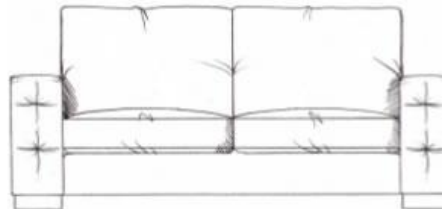

# Ebony

Foam seat with fibre wrap. Fibre back. Steel serpentine springs. Bolt-on arms for ease of delivery on all sofas. Solid wood legs stained dark oak, optional light oak or ebony.

Chair  
width 106cm  
height 68cm  
depth 98cm

Love seat  
width 150cm  
height 68cm  
depth 100cm

Medium footstool  
W: 85cm, H: 36cm, D: 77cm

Large footstool  
W: 110cm, H: 36cm, D: 77cm

End footstool  
W: 100cm, H: 45cm, D: 75cm

Small sofa  
width 180cm  
height 68cm  
depth 100cm

Medium sofa  
width 200cm  
height 68cm  
depth 100cm

Large sofa  
width 225cm  
height 68cm  
depth 100cm

Grand sofa  
width 250cm  
height 68cm  
depth 100cm