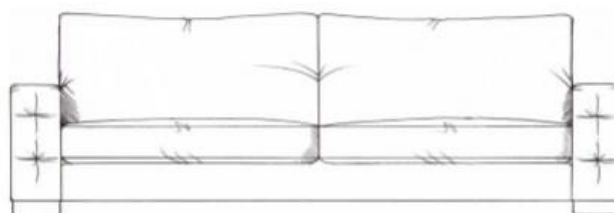

# Ebony

Foam seat with fibre wrap. Fibre back. Steel serpentine springs. Bolt-on arms for ease of delivery on all sofas. Solid wood legs stained dark oak, optional light oak or ebony.

Chair  
width 106cm  
height 68cm  
depth 98cm

Love seat  
width 150cm  
height 68cm  
depth 100cm

Medium footstool  
W: 85cm, H: 36cm, D: 77cm

Large footstool  
W: 110cm, H: 36cm, D: 77cm

End footstool  
W: 100cm, H: 45cm, D: 75cm

Small sofa  
width 180cm  
height 68cm  
depth 100cm

Medium sofa  
width 200cm  
height 68cm  
depth 100cm

Large sofa  
width 225cm  
height 68cm  
depth 100cm

Grand sofa  
width 250cm  
height 68cm  
depth 100cm