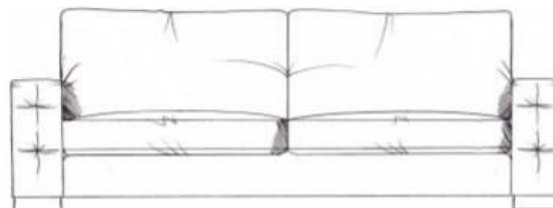

# Ebony

Foam seat with fibre wrap. Fibre back. Steel serpentine springs. Bolt-on arms for ease of delivery on all sofas. Solid wood legs stained dark oak, optional light oak or ebony.

Chair  
width 106cm  
height 68cm  
depth 98cm

Love seat  
width 150cm  
height 68cm  
depth 100cm

Medium footstool  
W: 85cm, H: 36cm, D: 77cm

Large footstool  
W: 110cm, H: 36cm, D: 77cm

End footstool  
W: 100cm, H: 45cm, D: 75cm

Small sofa  
width 180cm  
height 68cm  
depth 100cm

Medium sofa  
width 200cm  
height 68cm  
depth 100cm

Large sofa  
width 225cm  
height 68cm  
depth 100cm

Grand sofa  
width 250cm  
height 68cm  
depth 100cm