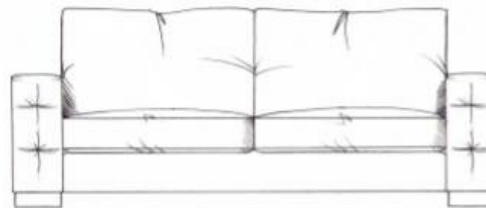

# Ebony

Foam seat with fibre wrap. Fibre back. Steel serpentine springs. Bolt-on arms for ease of delivery on all sofas. Solid wood legs stained dark oak, optional light oak or ebony.

Chair  
width 106cm  
height 68cm  
depth 98cm

Love seat  
width 150cm  
height 68cm  
depth 100cm

Medium footstool  
W: 85cm, H: 36cm, D: 77cm

Large footstool  
W: 110cm, H: 36cm, D: 77cm

End footstool  
W: 100cm, H: 45cm, D: 75cm

Small sofa  
width 180cm  
height 68cm  
depth 100cm

Medium sofa  
width 200cm  
height 68cm  
depth 100cm

Large sofa  
width 225cm  
height 68cm  
depth 100cm

Grand sofa  
width 250cm  
height 68cm  
depth 100cm