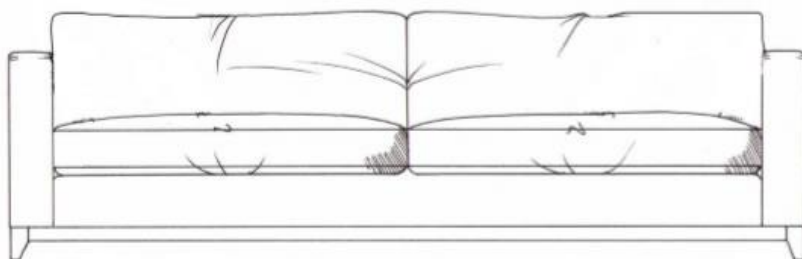

Harcourt

Foam seat with fibre wrap. Fibre back. Feather scatters. Steel serpentine springs. Solid wood plinth stained wenge, optional colour finishes: ebony, walnut.

Chair
width 100cm
height 70cm
depth 101cm

Medium sofa
width 181cm
height 70cm
depth 101cm

Large sofa
width 211cm
height 70cm
depth 101cm

Grand sofa
width 231cm
height 70cm
depth 101cm