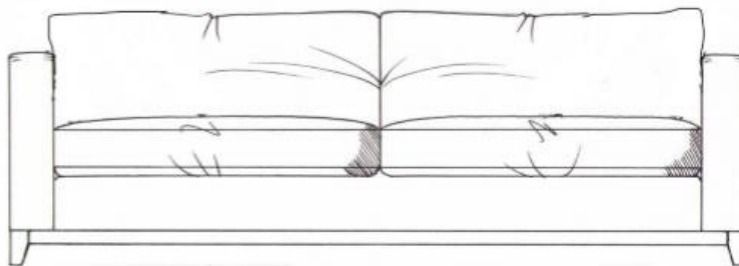

Harcourt

Foam seat with fibre wrap. Fibre back. Feather scatters. Steel serpentine springs. Solid wood plinth stained wenge, optional colour finishes: ebony, walnut.

Chair
width 100cm
height 70cm
depth 101cm

Medium sofa
width 181cm
height 70cm
depth 101cm

Large sofa
width 211cm
height 70cm
depth 101cm

Grand sofa
width 231cm
height 70cm
depth 101cm