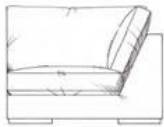

# Harrowby

Square arm sofa range with quilted arm detail. Foam seat with fibre wrap. Fibre backs. Feather scatters. Steel serpentine springs. Bolt-on arms for ease of delivery. Solid wood feet stained dark oak, optional light oak or ebony.

ALL UNITS - HEIGHT 68CM, DEPTH 108CM

Extra small armless unit W: 75cm

Extra small 1 arm unit W: 110cm

Single corner unit W: 108cm

Small armless unit W: 88cm

Small 1 arm unit W: 123cm

Medium corner unit W: 216cm

Medium armless unit W: 150cm

Medium 1 arm unit W: 185cm

Large corner unit W: 229cm

Large armless unit W: 175cm

Large 1 arm unit W: 210cm

Grand corner unit W: 241cm

Grand armless unit W: 200cm

Grand 1 arm unit W: 235cm

Super grand corner unit W: 291cm

Footstools  
All stools H: 36cm, D: 77cm

Medium stool width 85cm  
Large stool width 110cm