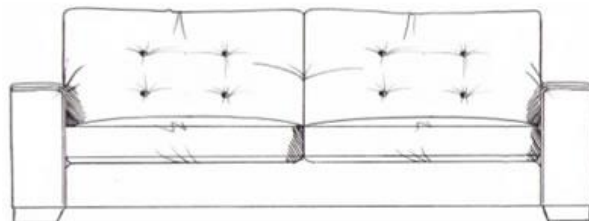

Markham

Foam seat with fibre wrap. Fibre back. Steel serpentine springs. Bolt-on arms for ease of delivery. Solid wood legs stained dark oak, optional light oak or ebony.

Medium footstool

W: 75cm, H: 45cm, D: 75cm

Large footstool

W: 88cm, H: 45cm, D: 75cm

Grand footstool

W: 103cm, H: 45cm, D: 75cm

End footstool

W: 100cm, H: 45cm, D: 75cm

Chair	
width	112cm
height	68cm
depth	98cm

Love seat	
width	156cm
height	68cm
depth	100cm

Small sofa	
width	186cm
height	68cm
depth	100cm

Medium sofa	
width	206cm
height	68cm
depth	100cm

Large sofa	
width	231cm
height	68cm
depth	100cm