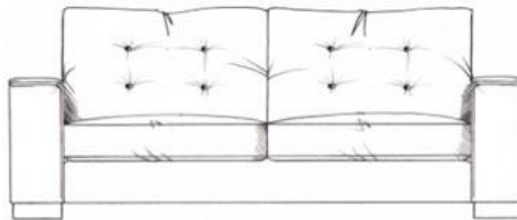

Markham

Foam seat with fibre wrap. Fibre back. Steel serpentine springs. Bolt-on arms for ease of delivery. Solid wood legs stained dark oak, optional light oak or ebony.

Medium footstool

W: 75cm, H: 45cm, D: 75cm

Large footstool

W: 88cm, H: 45cm, D: 75cm

Grand footstool

W: 103cm, H: 45cm, D: 75cm

End footstool

W: 100cm, H: 45cm, D: 75cm

Chair	
width	112cm
height	68cm
depth	98cm

Love seat	
width	156cm
height	68cm
depth	100cm

Small sofa	
width	186cm
height	68cm
depth	100cm

Medium sofa	
width	206cm
height	68cm
depth	100cm

Large sofa	
width	231cm
height	68cm
depth	100cm