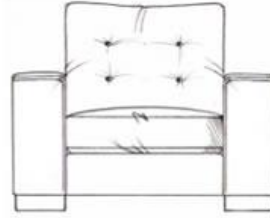

Markham

Foam seat with fibre wrap. Fibre back. Steel serpentine springs. Bolt-on arms for ease of delivery. Solid wood legs stained dark oak, optional light oak or ebony.

Medium footstool

W: 75cm, H: 45cm, D: 75cm

Large footstool

W: 88cm, H: 45cm, D: 75cm

Grand footstool

W: 103cm, H: 45cm, D: 75cm

End footstool

W: 100cm, H: 45cm, D: 75cm

Chair	
width	112cm
height	68cm
depth	98cm

Love seat	
width	156cm
height	68cm
depth	100cm

Small sofa	
width	186cm
height	68cm
depth	100cm

Medium sofa	
width	206cm
height	68cm
depth	100cm

Large sofa	
width	231cm
height	68cm
depth	100cm