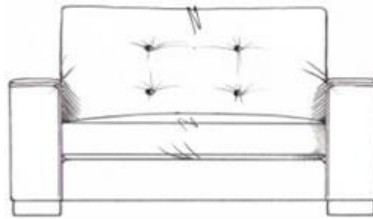

Markham

Foam seat with fibre wrap. Fibre back. Steel serpentine springs. Bolt-on arms for ease of delivery. Solid wood legs stained dark oak, optional light oak or ebony.

Medium footstool

W: 75cm, H: 45cm, D: 75cm

Large footstool

W: 88cm, H: 45cm, D: 75cm

Grand footstool

W: 103cm, H: 45cm, D: 75cm

End footstool

W: 100cm, H: 45cm, D: 75cm

Chair	
width	112cm
height	68cm
depth	98cm

Love seat	
width	156cm
height	68cm
depth	100cm

Small sofa	
width	186cm
height	68cm
depth	100cm

Medium sofa	
width	206cm
height	68cm
depth	100cm

Large sofa	
width	231cm
height	68cm
depth	100cm