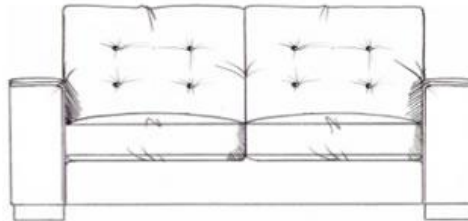

Markham

Foam seat with fibre wrap. Fibre back. Steel serpentine springs. Bolt-on arms for ease of delivery. Solid wood legs stained dark oak, optional light oak or ebony.

Medium footstool

W: 75cm, H: 45cm, D: 75cm

Large footstool

W: 88cm, H: 45cm, D: 75cm

Grand footstool

W: 103cm, H: 45cm, D: 75cm

End footstool

W: 100cm, H: 45cm, D: 75cm

Chair	
width	112cm
height	68cm
depth	98cm

Love seat	
width	156cm
height	68cm
depth	100cm

Small sofa	
width	186cm
height	68cm
depth	100cm

Medium sofa	
width	206cm
height	68cm
depth	100cm

Large sofa	
width	231cm
height	68cm
depth	100cm