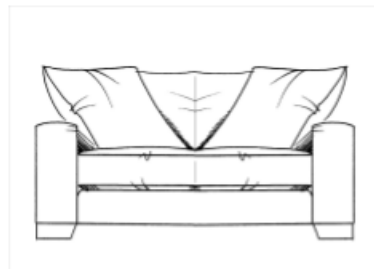

Footstools  
 All stools Height: 45cm.

Medium stool  
 width 75cm, depth 75cm

Large stool  
 width 88cm, depth 75cm

Grand stool  
 width 105cm, depth 75cm

End stool  
 width 105cm, depth 75cm

Accent chair  
 width 94cm  
 height 79cm  
 depth 99cm

Love seat  
 width 150cm  
 height 53cm  
 depth 105cm

Small sofa  
 width 180cm  
 height 53cm  
 depth 105cm

Medium sofa  
 width 200cm  
 height 53cm  
 depth 105cm

Large sofa  
 width 225cm  
 height 53cm  
 depth 105cm

Grand sofa  
 width 250cm  
 height 53cm  
 depth 105cm