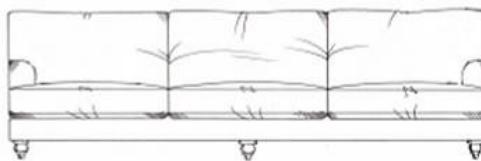

Salisbury

Fibre seat with foam core. Fibre back. Steel serpentine springs. Solid wood feet stained dark oak, optional light oak or ebony. Optional tapered leg.

Christobel
interiors

Medium footstool
width 90cm
height 35cm
depth 60cm

Large footstool
width 122cm
height 35cm
depth 75cm

Maxi footstool
width 125cm
height 35cm
depth 105cm

Chair
width 90cm
height 78cm
depth 105cm

Love seat
width 130cm
height 78cm
depth 105cm

Medium sofa
width 187cm
height 78cm
depth 105cm

Large sofa
width 210cm
height 78cm
depth 105cm

Grand sofa
width 225cm
height 78cm
depth 105cm

Super grand sofa
width 250cm
height 78cm
depth 105cm