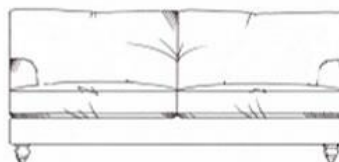

Salisbury

Fibre seat with foam core. Fibre back. Steel serpentine springs. Solid wood feet stained dark oak, optional light oak or ebony. Optional tapered leg.

Christobel
interiors

Medium footstool
width 90cm
height 35cm
depth 60cm

Large footstool
width 122cm
height 35cm
depth 75cm

Maxi footstool
width 125cm
height 35cm
depth 105cm

Chair
width 90cm
height 78cm
depth 105cm

Love seat
width 130cm
height 78cm
depth 105cm

Medium sofa
width 187cm
height 78cm
depth 105cm

Large sofa
width 210cm
height 78cm
depth 105cm

Grand sofa
width 225cm
height 78cm
depth 105cm

Super grand sofa
width 250cm
height 78cm
depth 105cm