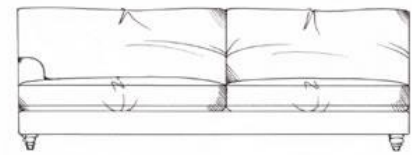

Salisbury

Fibre seat with foam core. Fibre back. Feather scatters. Steel serpentine springs. Solid wood feet stained dark oak; optional finish light oak or ebony. Optional tapered leg.

ALL UNITS - HEIGHT 78CM, DEPTH 105CM

1 arm 94cm unit

1 arm 170cm unit

1 arm 104cm unit

1 arm 190cm unit

Single corner unit width 105cm

Lounger unit
W: 95cm, H: 78cm, D: 175cm

1 arm 113cm unit

1 arm 210cm unit

Armless 155cm unit

1 arm 133cm unit

1 arm 230cm unit

Armless 175cm unit

1 arm 160cm unit

Medium footstool
W: 90cm, H: 35cm, D: 60cm

Armless 193cm unit

Large footstool
W: 122cm, H: 35cm, D: 75cm