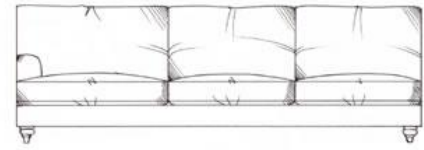

Salisbury

Fibre seat with foam core. Fibre back. Feather scatters. Steel serpentine springs. Solid wood feet stained dark oak; optional finish light oak or ebony. Optional tapered leg.

ALL UNITS - HEIGHT 78CM, DEPTH 105CM

1 arm 94cm unit

1 arm 170cm unit

1 arm 104cm unit

1 arm 190cm unit

Single corner unit width 105cm

Lounger unit
W: 95cm, H: 78cm, D: 175cm

1 arm 113cm unit

1 arm 210cm unit

Armless 155cm unit

1 arm 133cm unit

1 arm 230cm unit

Armless 175cm unit

1 arm 160cm unit

Medium footstool
W: 90cm, H: 35cm, D: 60cm

Armless 193cm unit

Large footstool
W: 122cm, H: 35cm, D: 75cm