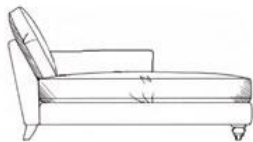

Salisbury

Fibre seat with foam core. Fibre back. Feather scatters. Steel serpentine springs. Solid wood feet stained dark oak; optional finish light oak or ebony. Optional tapered leg.

ALL UNITS - HEIGHT 78CM, DEPTH 105CM

1 arm 94cm unit

1 arm 170cm unit

1 arm 104cm unit

1 arm 190cm unit

Single corner unit width 105cm

Lounger unit
W: 95cm, H: 78cm, D: 175cm

1 arm 113cm unit

1 arm 210cm unit

Armless 155cm unit

1 arm 133cm unit

1 arm 230cm unit

Armless 175cm unit

1 arm 160cm unit

Medium footstool
W: 90cm, H: 35cm, D: 60cm

Armless 193cm unit

Large footstool
W: 122cm, H: 35cm, D: 75cm