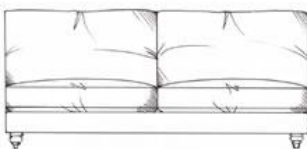

Salisbury

Fibre seat with foam core. Fibre back. Feather scatters. Steel serpentine springs. Solid wood feet stained dark oak; optional finish light oak or ebony. Optional tapered leg.

ALL UNITS - HEIGHT 78CM, DEPTH 105CM

1 arm 94cm unit

1 arm 170cm unit

1 arm 104cm unit

1 arm 190cm unit

Single corner unit width 105cm

Lounger unit
W: 95cm, H: 78cm, D: 175cm

1 arm 113cm unit

1 arm 210cm unit

Armless 155cm unit

1 arm 133cm unit

1 arm 230cm unit

Armless 175cm unit

1 arm 160cm unit

Medium footstool
W: 90cm, H: 35cm, D: 60cm

Armless 193cm unit

Large footstool
W: 122cm, H: 35cm, D: 75cm