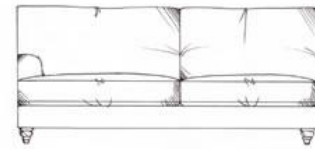

Salisbury

Fibre seat with foam core. Fibre back. Feather scatters. Steel serpentine springs. Solid wood feet stained dark oak; optional finish light oak or ebony. Optional tapered leg.

ALL UNITS - HEIGHT 78CM, DEPTH 105CM

1 arm 94cm unit

1 arm 170cm unit

1 arm 104cm unit

1 arm 190cm unit

Single corner unit width 105cm

Lounger unit
W: 95cm, H: 78cm, D: 175cm

1 arm 113cm unit

1 arm 210cm unit

Armless 155cm unit

1 arm 133cm unit

1 arm 230cm unit

Armless 175cm unit

1 arm 160cm unit

Medium footstool
W: 90cm, H: 35cm, D: 60cm

Armless 193cm unit

Large footstool
W: 122cm, H: 35cm, D: 75cm

Maxi footstool
W: 125cm, H: 35cm, D: 105cm