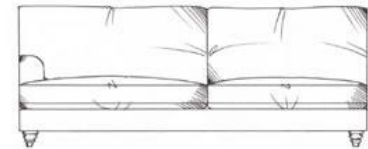

Salisbury

Fibre seat with foam core. Fibre back. Feather scatters. Steel serpentine springs. Solid wood feet stained dark oak; optional finish light oak or ebony. Optional tapered leg.

ALL UNITS - HEIGHT 78CM, DEPTH 105CM

1 arm 94cm unit

1 arm 170cm unit

1 arm 104cm unit

1 arm 190cm unit

Single corner unit width 105cm

Lounger unit
W: 95cm, H: 78cm, D: 175cm

1 arm 113cm unit

1 arm 210cm unit

Armless 155cm unit

1 arm 133cm unit

1 arm 230cm unit

Armless 175cm unit

1 arm 160cm unit

Medium footstool
W: 90cm, H: 35cm, D: 60cm

Armless 193cm unit

Large footstool
W: 122cm, H: 35cm, D: 75cm

Maxi footstool
W: 125cm, H: 35cm, D: 105cm