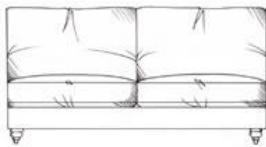

Salisbury

Fibre seat with foam core. Fibre back. Feather scatters. Steel serpentine springs. Solid wood feet stained dark oak; optional finish light oak or ebony. Optional tapered leg.

ALL UNITS - HEIGHT 78CM, DEPTH 105CM

1 arm 94cm unit

1 arm 170cm unit

1 arm 104cm unit

1 arm 190cm unit

Single corner unit width 105cm

Lounger unit
W: 95cm, H: 78cm, D: 175cm

1 arm 113cm unit

1 arm 210cm unit

Armless 155cm unit

1 arm 133cm unit

1 arm 230cm unit

Armless 175cm unit

1 arm 160cm unit

Medium footstool
W: 90cm, H: 35cm, D: 60cm

Armless 193cm unit

Large footstool
W: 122cm, H: 35cm, D: 75cm