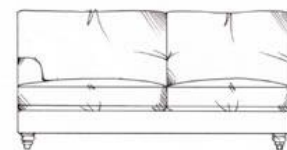

Salisbury

Fibre seat with foam core. Fibre back. Feather scatters. Steel serpentine springs. Solid wood feet stained dark oak; optional finish light oak or ebony. Optional tapered leg.

ALL UNITS - HEIGHT 78CM, DEPTH 105CM

1 arm 94cm unit

1 arm 170cm unit

1 arm 104cm unit

1 arm 190cm unit

Single corner unit width 105cm

Lounger unit
W: 95cm, H: 78cm, D: 175cm

1 arm 113cm unit

1 arm 210cm unit

Armless 155cm unit

1 arm 133cm unit

1 arm 230cm unit

Armless 175cm unit

1 arm 160cm unit

Medium footstool
W: 90cm, H: 35cm, D: 60cm

Armless 193cm unit

Large footstool
W: 122cm, H: 35cm, D: 75cm

Maxi footstool
W: 125cm, H: 35cm, D: 105cm