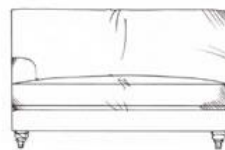

Salisbury

Fibre seat with foam core. Fibre back. Feather scatters. Steel serpentine springs. Solid wood feet stained dark oak; optional finish light oak or ebony. Optional tapered leg.

ALL UNITS - HEIGHT 78CM, DEPTH 105CM

1 arm 94cm unit

1 arm 170cm unit

1 arm 104cm unit

1 arm 190cm unit

Single corner unit width 105cm

Lounger unit
W: 95cm, H: 78cm, D: 175cm

1 arm 113cm unit

1 arm 210cm unit

Armless 155cm unit

1 arm 133cm unit

1 arm 230cm unit

Armless 175cm unit

1 arm 160cm unit

Medium footstool
W: 90cm, H: 35cm, D: 60cm

Armless 193cm unit

Large footstool
W: 122cm, H: 35cm, D: 75cm