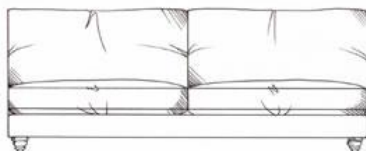

Salisbury

Fibre seat with foam core. Fibre back. Feather scatters. Steel serpentine springs. Solid wood feet stained dark oak; optional finish light oak or ebony. Optional tapered leg.

ALL UNITS - HEIGHT 78CM, DEPTH 105CM

1 arm 94cm unit

1 arm 170cm unit

1 arm 104cm unit

1 arm 190cm unit

Single corner unit width 105cm

Lounger unit
W: 95cm, H: 78cm, D: 175cm

1 arm 113cm unit

1 arm 210cm unit

Armless 155cm unit

1 arm 133cm unit

1 arm 230cm unit

Armless 175cm unit

1 arm 160cm unit

Medium footstool
W: 90cm, H: 35cm, D: 60cm

Armless 193cm unit

Large footstool
W: 122cm, H: 35cm, D: 75cm

Maxi footstool
W: 125cm, H: 35cm, D: 105cm