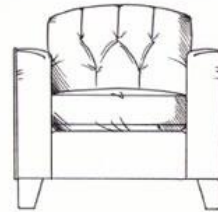

Wilton

Feather seat with foam core.
Fixed back. Deep buttoned.
Feather scatters - for number of
scatters see price list. Steel
serpentine springs. Solid wood
feet stained dark oak, optional
finish light oak, ebony.

Christobel
interiors

Chair
width 77cm
height 78cm
depth 87cm

Footstool
width 90cm
height 35cm
depth 90cm

Medium sofa
width 169cm
height 85cm
depth 94cm

Large sofa
width 205cm
height 85cm
depth 94cm

Grand sofa
width 241cm
height 85cm
depth 94cm